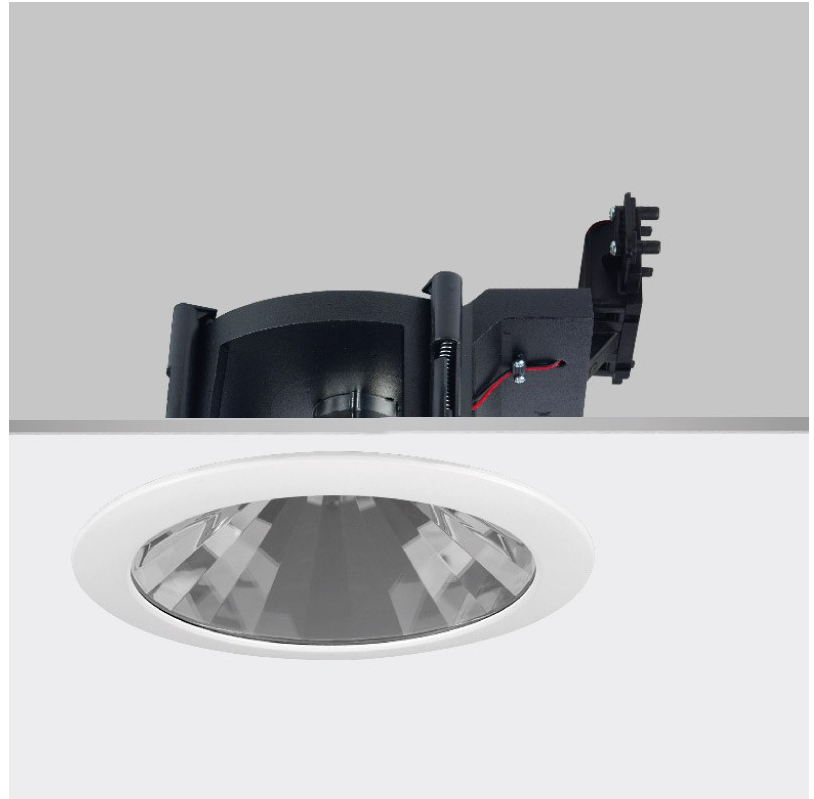

GENERAL

Series: Dixit
Subseries: Dixit RA23
Brand: Ivela
Division: Architectural
Mounting Type: Recessed
Mounting Location: Ceiling
Subcategory: Downlight

PHYSICAL

Shape: Round
Diameter (mm): 235
Diameter (in): 9 ¼
Height (mm): 155
Height (in): 6 ⅛
Min. Recessing Depth (mm): 155
Min. Recessing Depth (in): 6 ⅛
Light Distribution: Direct
Weight (kg): 3.6
Weight (lbs): 7.93
Diffuser: Tempered Safety glass 4mm / 5/32"
Fixture Finish: MWH
Fixture Material: Aluminum Die Cast
Cut-out Measurements: 220mm / 8 5/8"

ELECTRICAL

Lamp Type: LED
Total Output Wattage (W): 51
Dimming: Tri-Mode (Non-Dimming and Phase Dimming (120Vac only) and 0-10V Dimming)
Driver Included: No
Driver Location: Recessed Housing
Driver Type: Constant Current - Universal
Driver Class: Class 2
Housing: See Components
Input Voltage (V): 120 - 277
Constant Current (MA): 1400

LED

Number of LEDs: 1
Color Temperature (*K): 2700 / 3000 / 4000
Max. Delivered Lumen (lm): 5711 / 5827 / 5878 / 5998
CRI: >80 CRI
Efficiency (%): 85.7
Lamp Life (hrs): 50000
Upon Request: 3500K upon request

OPTICAL

Optic°: 100
Beam Angle: Symmetric
Adjustability: Fixed

RATINGS AND CERTIFICATIONS

Certified By: CSA Certified to UL and CSA Standards
IP rating: IP44
IK Rating: IK07

PROJECT	_____
TYPE	_____
SPECIFIER	_____
QUANTITY	_____
DATE	_____